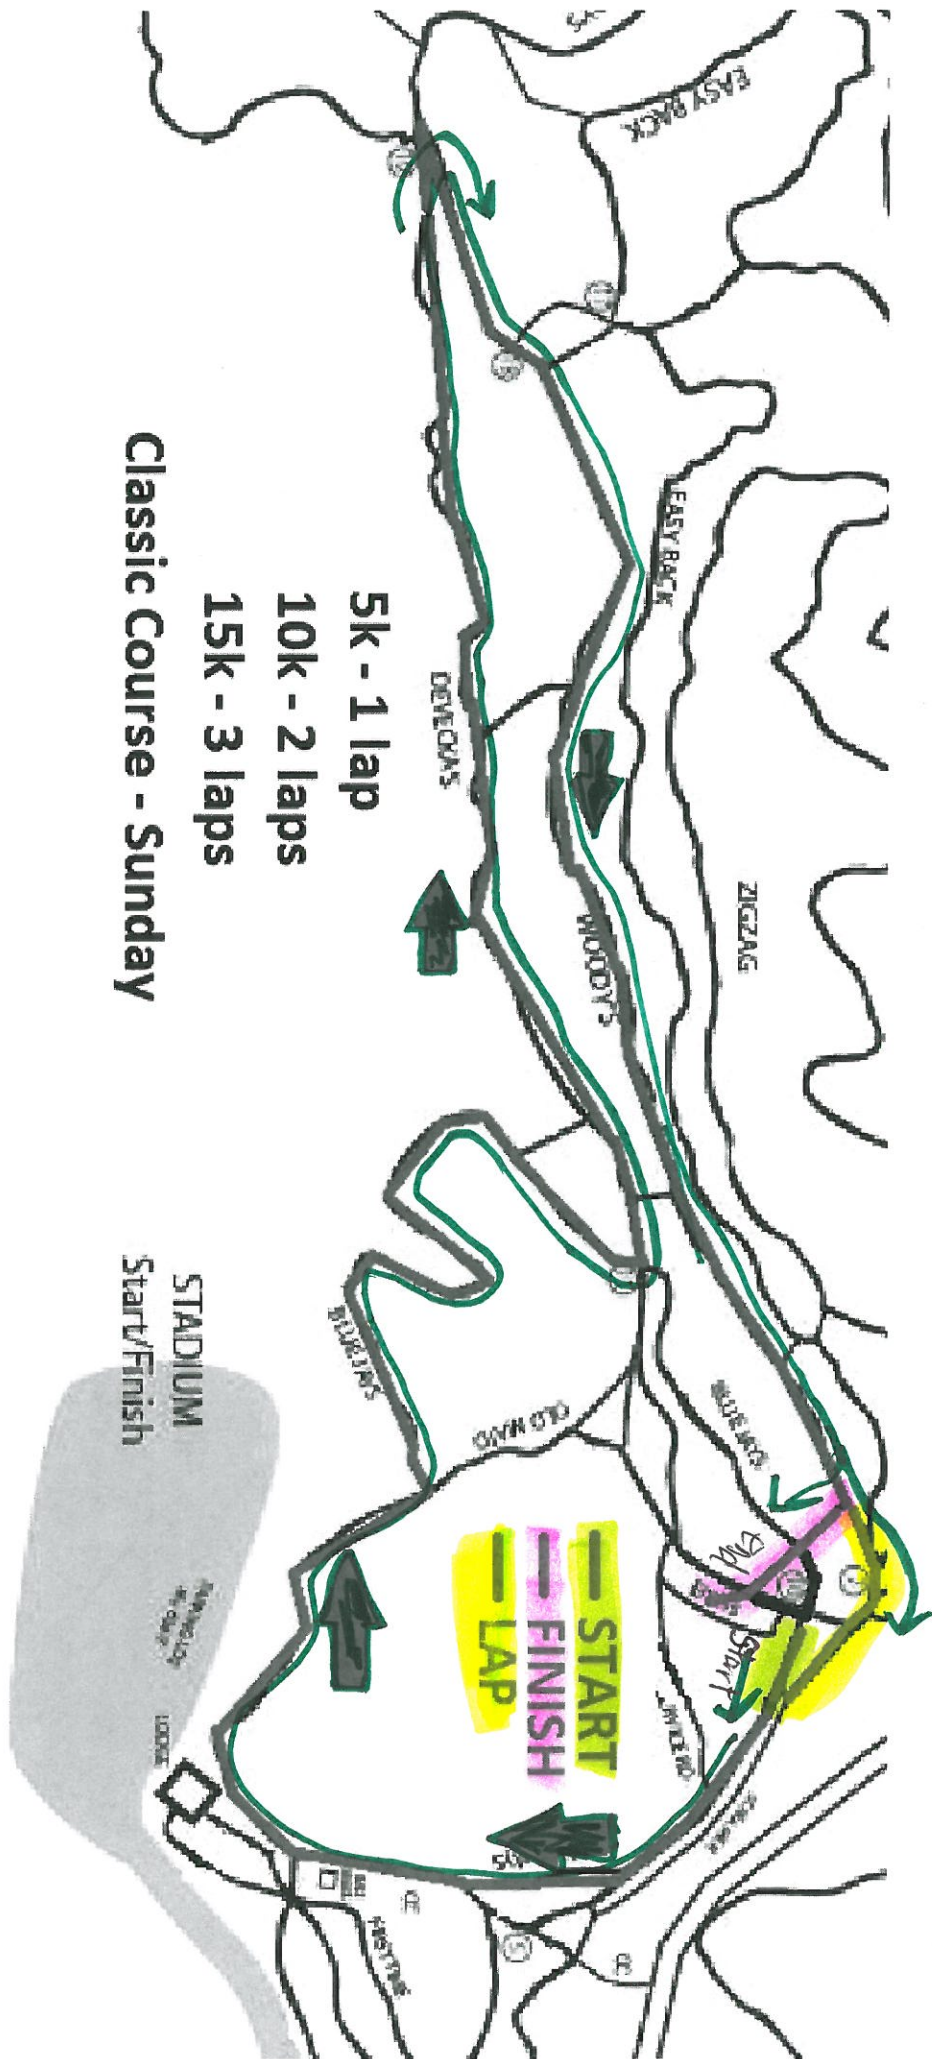

**5K - 1 lap**  
**10 - 2 laps**  
**Skate Course - Saturday**

3k skate - 1 lap

Saturday

Blue Jays

To Lodge

Emils

State, SPT.  
Stadium

Saturday, January 7

NO CLASSIC TRACKS in CLEARING

TIMING HUT

Finish

Start

Service Rd

Old Maid

Deveckas

Finish Cut

Blue Jays

North

66

**5K - 1 lap**

**10K - 2 laps**

**15K - 3 laps**

**Classic Course - Sunday**

3k Classic - 1 lap

Devecka's

Blue Jays

North

5/16/15 Start

3K Start

Finish call

Fish Cut

Straight set of double tracks starting at junction for the start. Will place a third(middle) track with snow mobile.