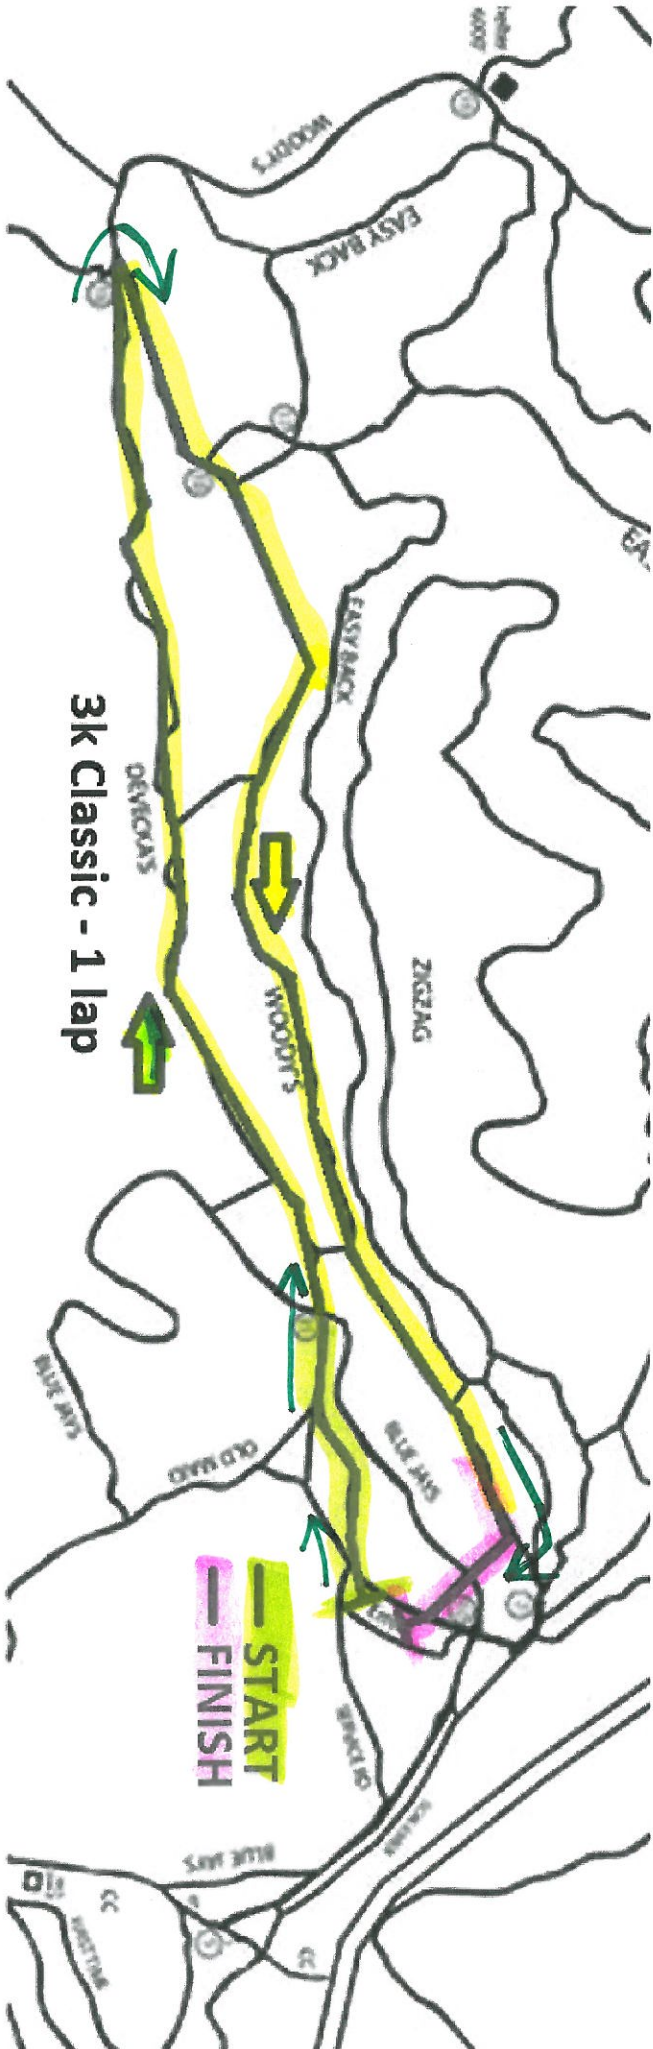

**5K - 1 lap**  
**10 - 2 laps**  
**Skate Course - Saturday**

3k skate - 1 lap

Saturday

Blue Jays

To Lodge

Emils

State, SPT.  
Stadium

Saturday, January 7

NO CLASSIC TRACKS in CLEARING

TIMING HUT

Finish

Start

Service Rd

Old Maid

Deveckas

Finish Cut

Blue Jays

North

66

**5K - 1 lap**

**10K - 2 laps**

**15K - 3 laps**

**Classic Course - Sunday**

3k Classic - 1 lap

Devecka's

Blue Jays

North

5/16/15 Start

3K Start

Finish call

Fish Cut

Straight set of double tracks starting at junction for the start. Will place a third(middle) track with snow mobile.