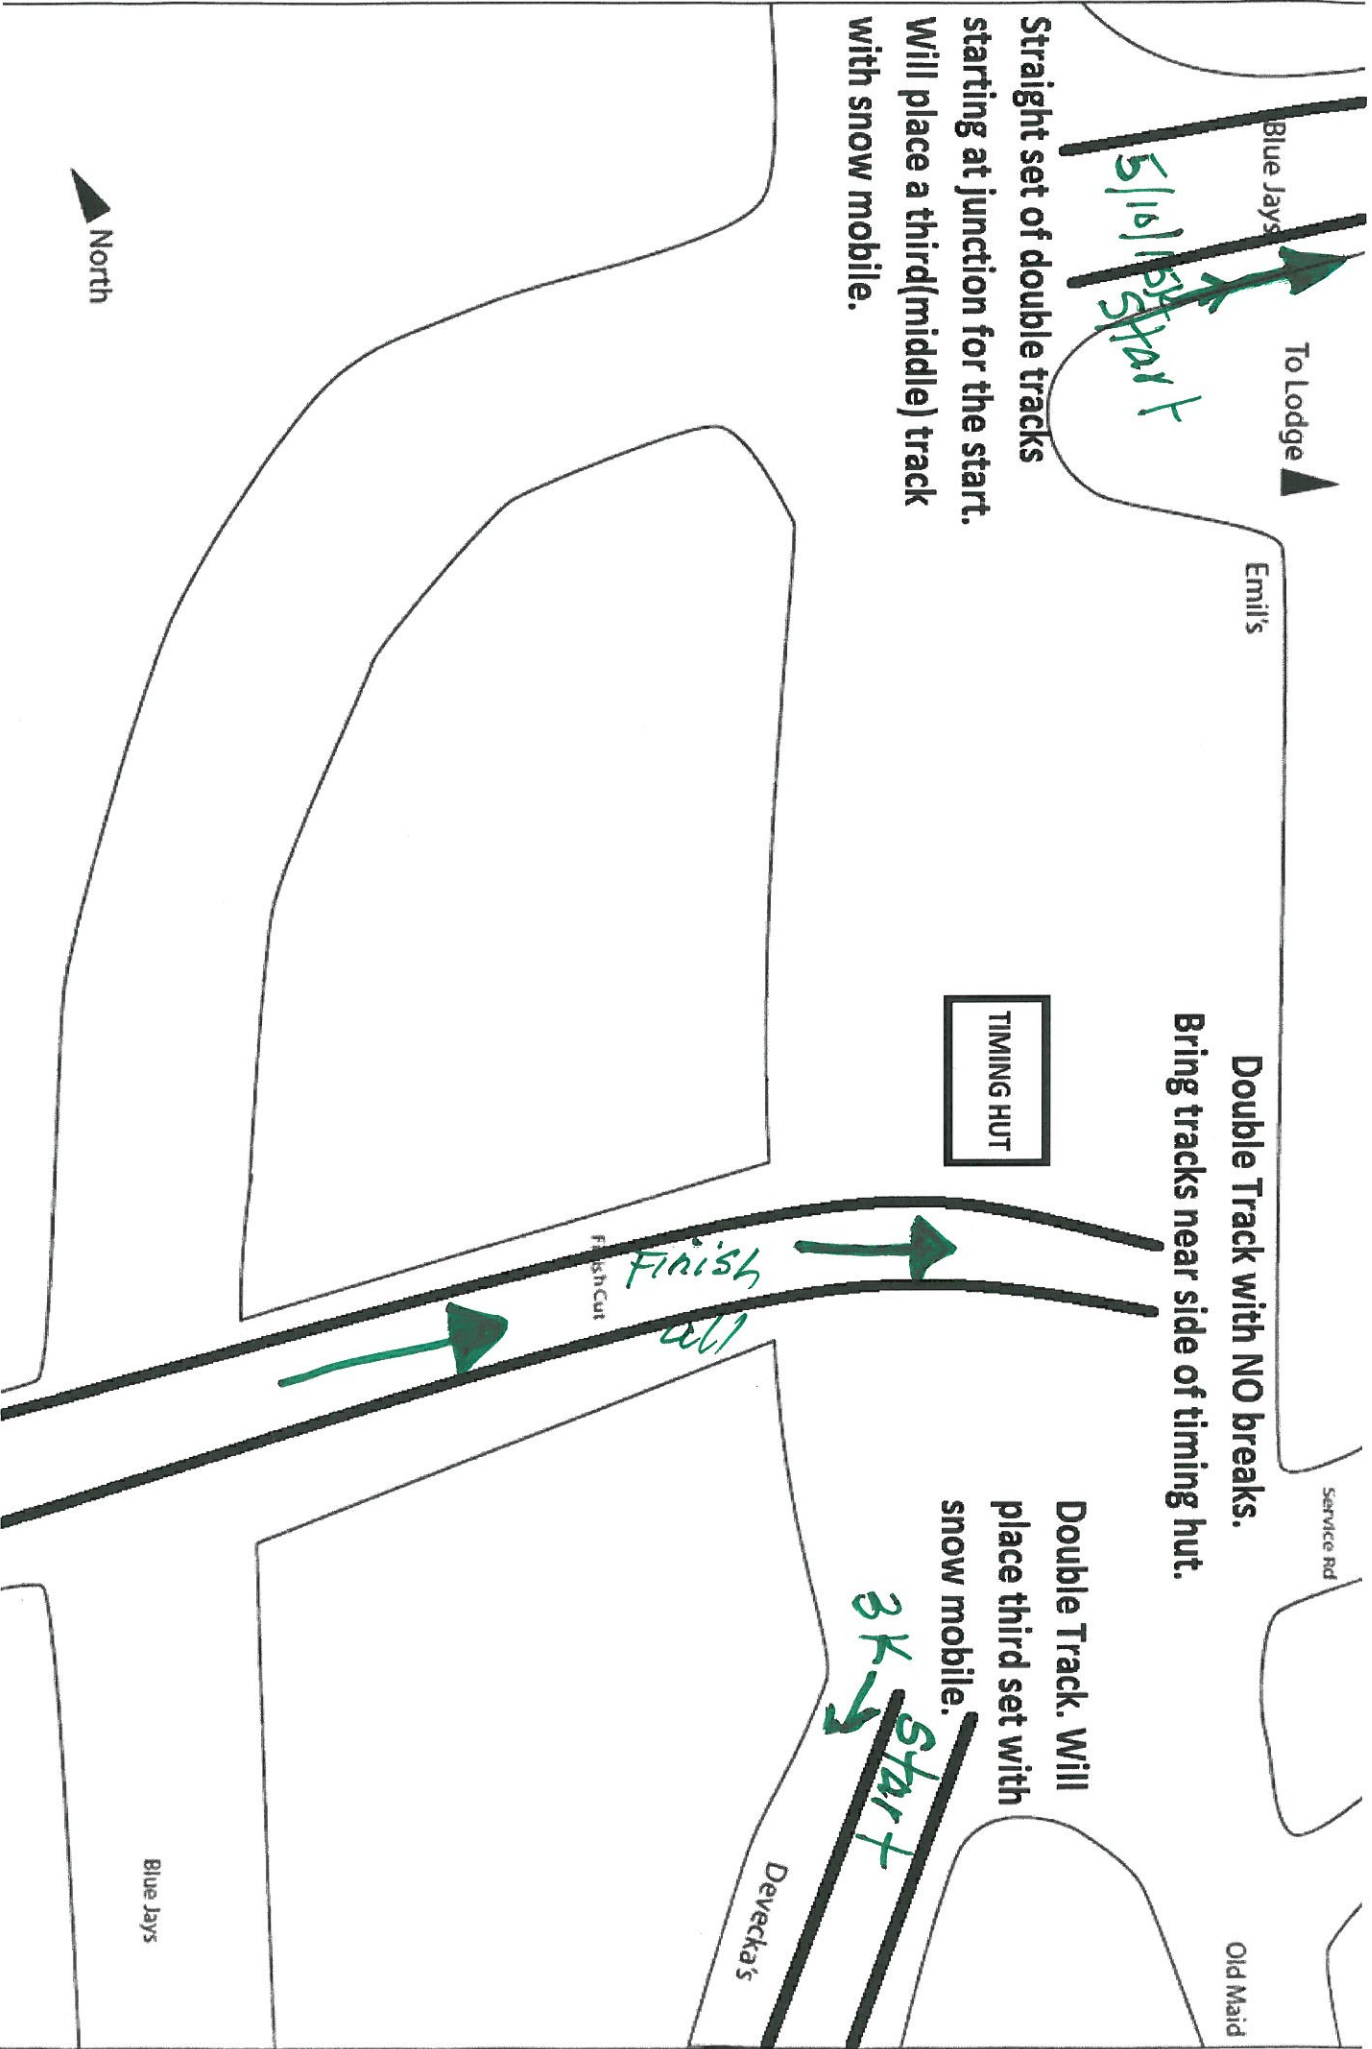

NO CLASSIC TRACKS in CLEARING

TIMING HUT

Finish

Start

Service Rd

Old Maid

Deveckas

Finish Cut

Sunday

Classic, ~~DOWN~~ SUN.

Blue Jays

To Lodge

Emil's

TIMING HUT

Service Rd

Old Maid

Devecka's

Blue Jays

North

5/16/15 Start

3K Start

Finish call

Fish Cut

Straight set of double tracks starting at junction for the start. Will place a third(middle) track with snow mobile.

Double Track with NO breaks. Bring tracks near side of timing hut.

Double Track. Will place third set with snow mobile.