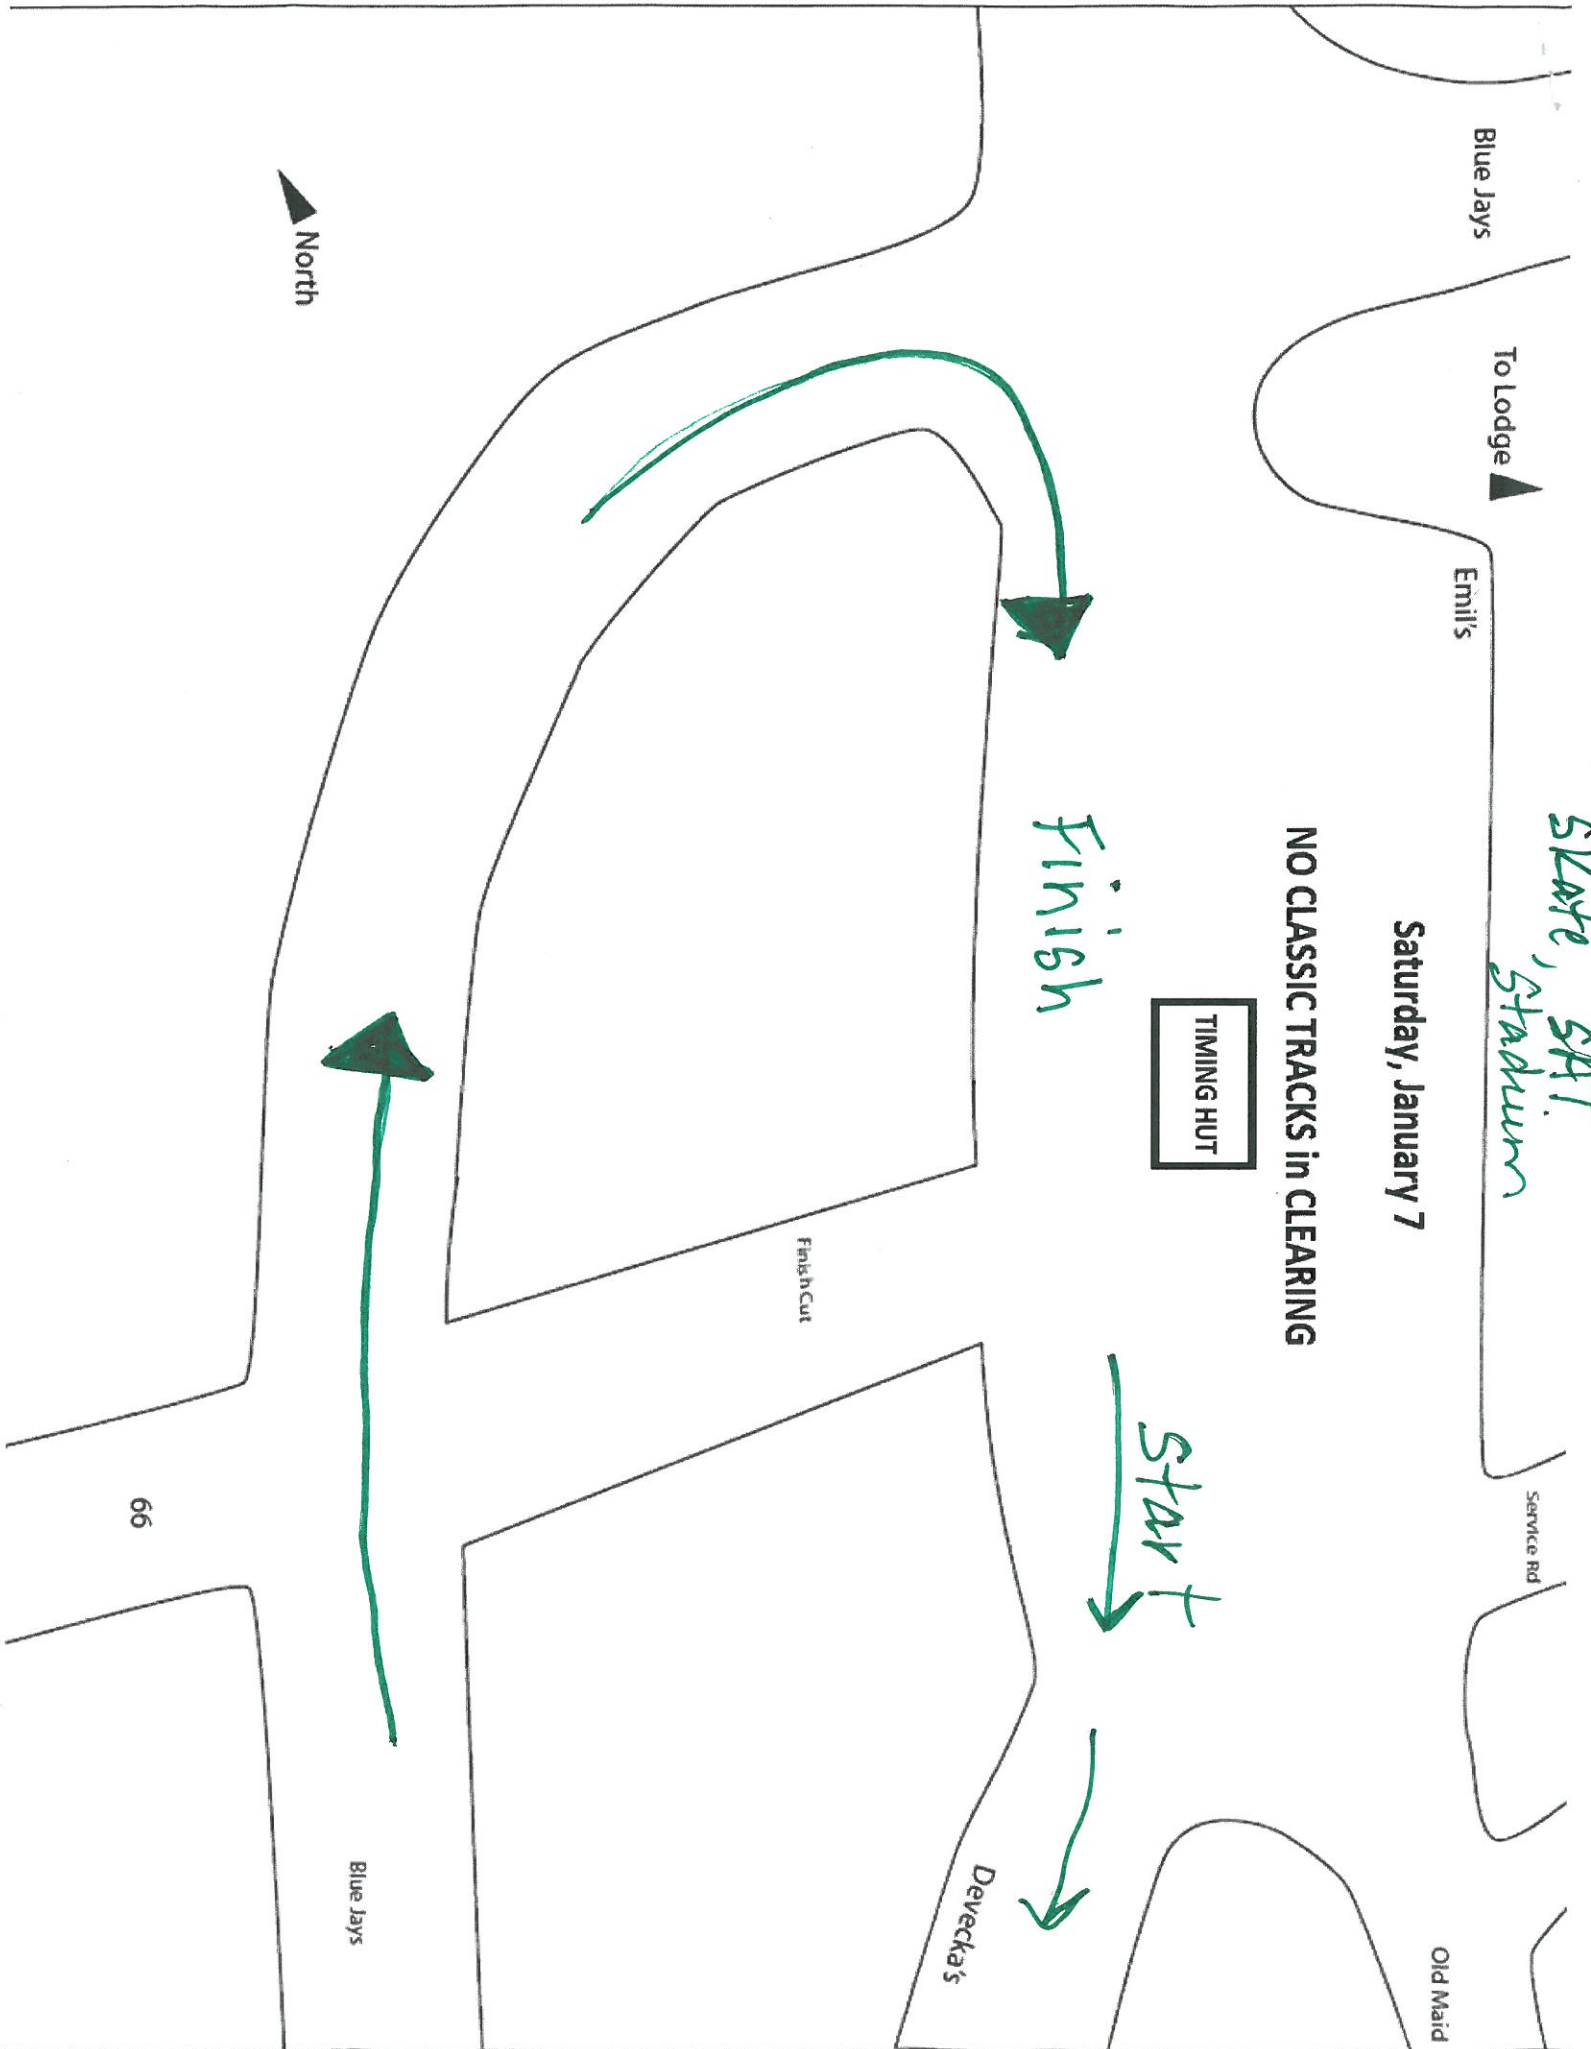

NO CLASSIC TRACKS in CLEARING

TIMING HUT

Finish

Start

Service Rd

Old Maid

Deveckas

Finish Cut

Blue Jays

North

66

**5K - 1 lap**

**10K - 2 laps**

**15K - 3 laps**

**Classic Course - Sunday**

3k Classic - 1 lap

Devecka's

Blue Jays

North

5/16/15 Start

3K Start

Finish call

Fish Cut

Straight set of double tracks starting at junction for the start. Will place a third(middle) track with snow mobile.

Double Track with NO breaks. Bring tracks near side of timing hut.

Double Track. Will place third set with snow mobile.