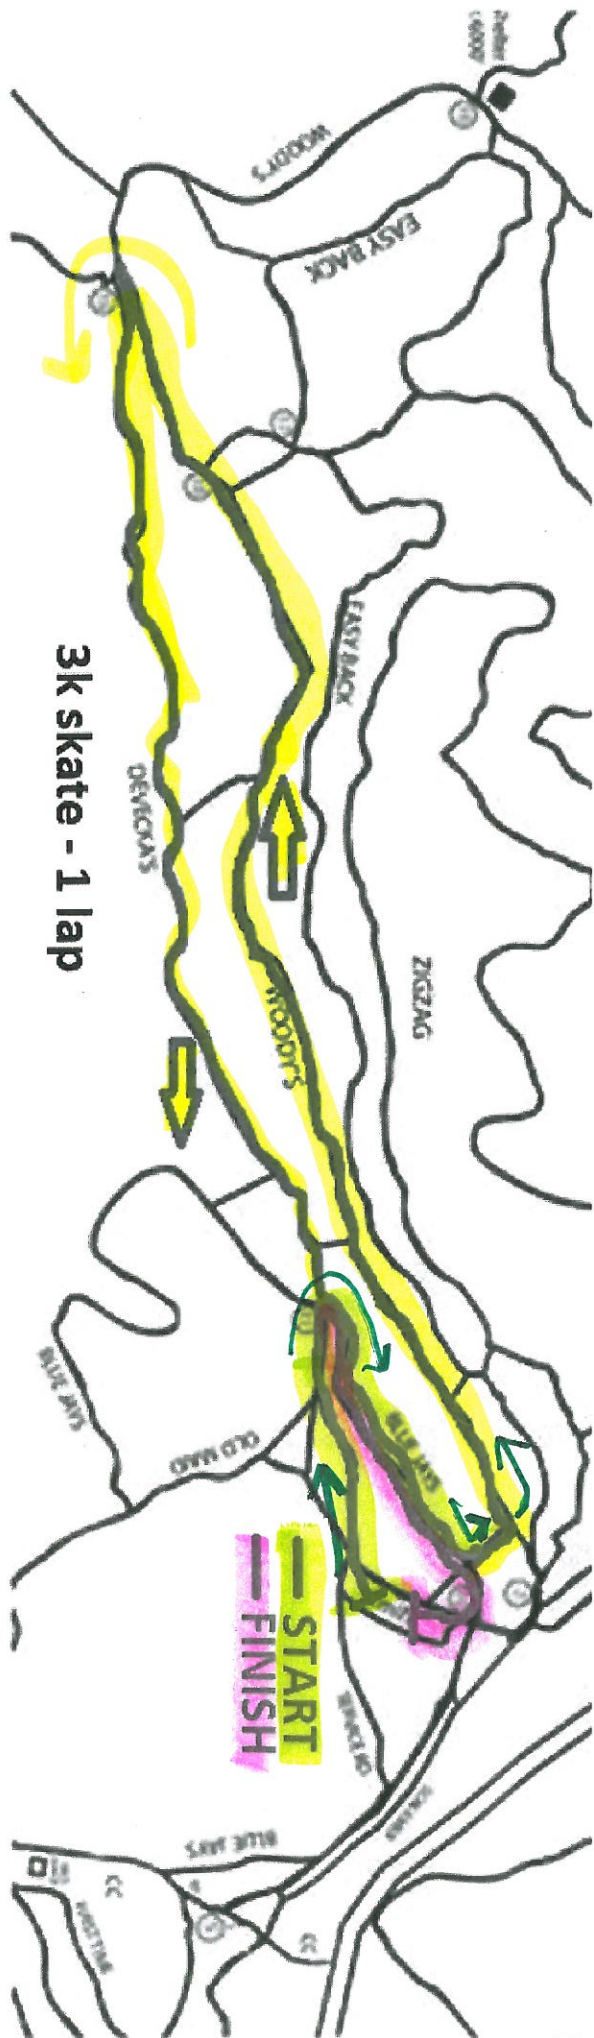

**5K - 1 lap**  
**10 - 2 laps**  
**Skate Course - Saturday**

3k skate - 1 lap

Saturday

Blue Jays

To Lodge

Emils

State, SPT.  
Stadium

Saturday, January 7

NO CLASSIC TRACKS in CLEARING

TIMING HUT

Finish

Start

Service Rd

Old Maid

Deveckas

Finish Cut

Blue Jays

North

66

**5K - 1 lap**

**10K - 2 laps**

**15K - 3 laps**

**Classic Course - Sunday**

3k Classic - 1 lap

Devecka's

Blue Jays

North

5/16/15 Start

3K Start

Finish call

Fish Cut

Straight set of double tracks starting at junction for the start. Will place a third(middle) track with snow mobile.