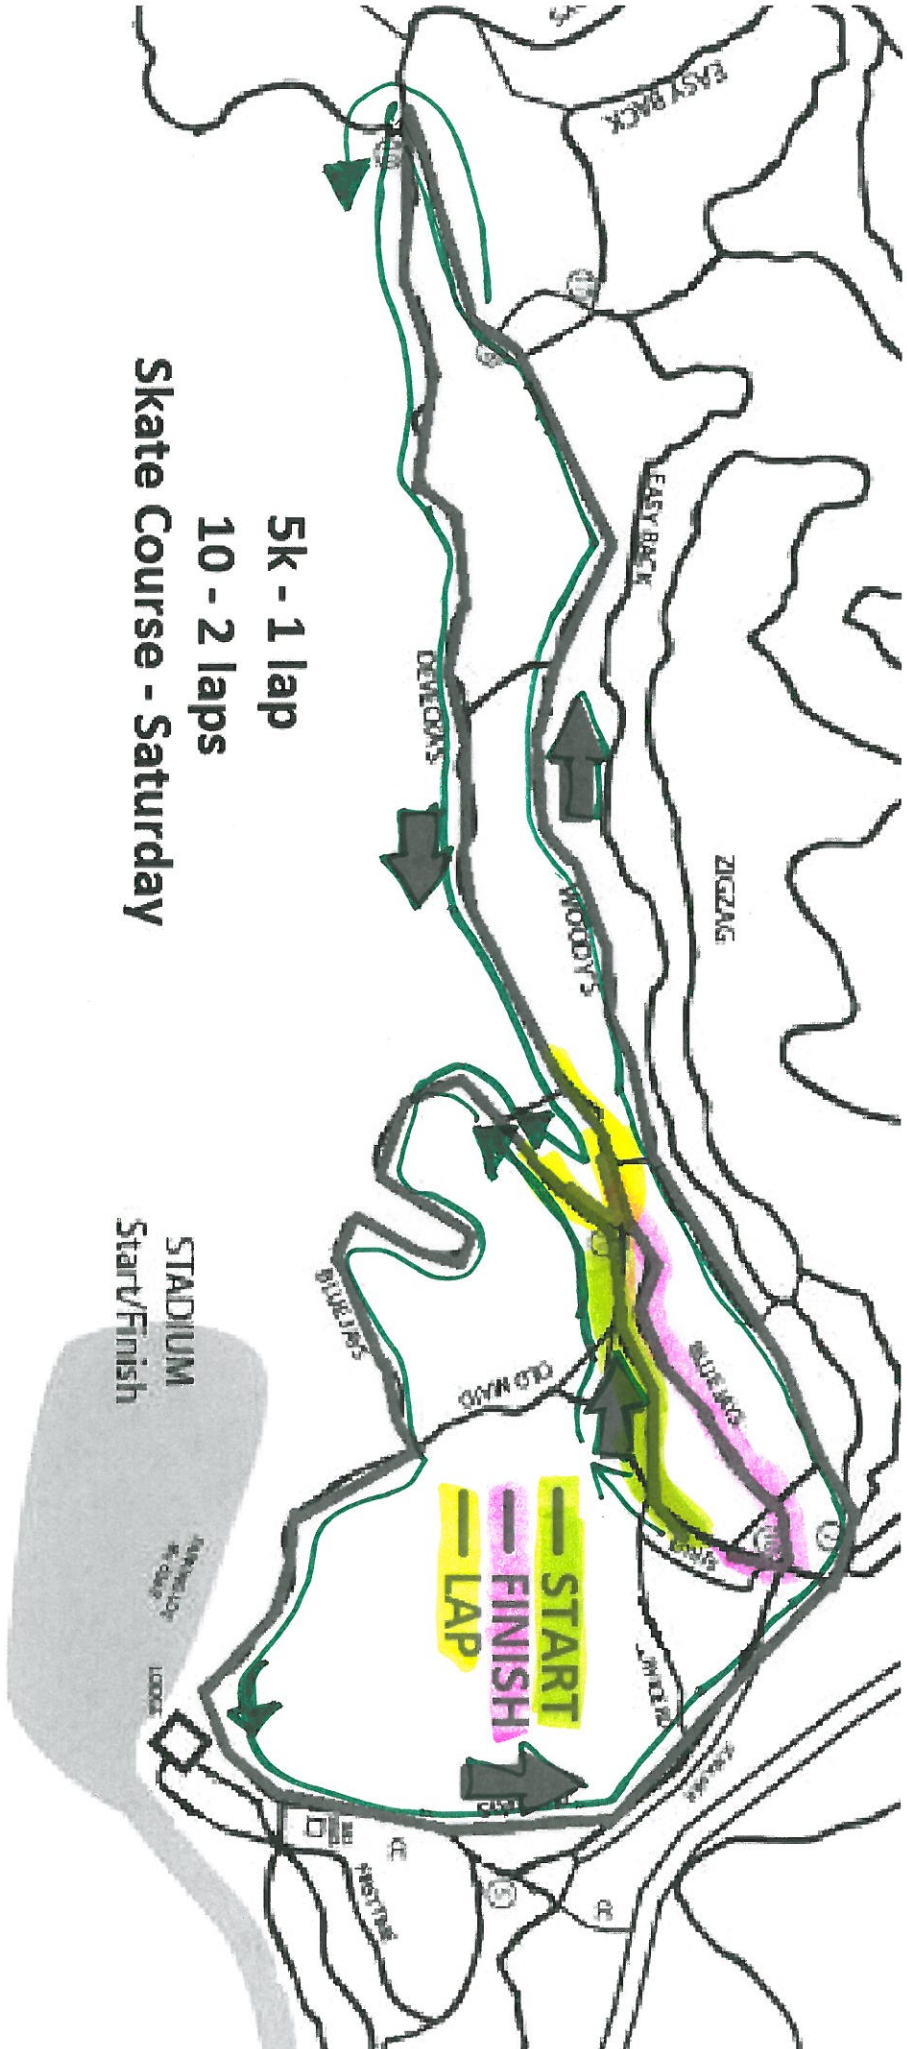

**5K - 1 lap**  
**10 - 2 laps**  
**Skate Course - Saturday**

3k skate - 1 lap

Saturday

Blue Jays

To Lodge

Emils

State, SPT.  
Stadium

Saturday, January 7

Blue Jays

North

66

**5K - 1 lap**

**10K - 2 laps**

**15K - 3 laps**

**Classic Course - Sunday**

3k Classic - 1 lap

Devecka's

Blue Jays

North

5/16/15 Start

3K Start

Finish call

Fish Cut

Straight set of double tracks starting at junction for the start. Will place a third(middle) track with snow mobile.

Double Track with NO breaks. Bring tracks near side of timing hut.

Double Track. Will place third set with snow mobile.